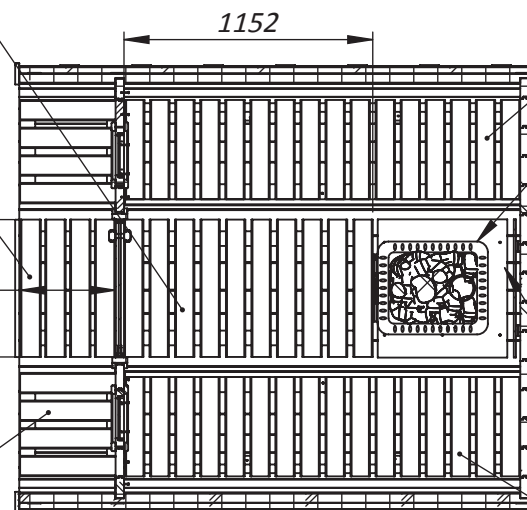

S2v

2,4 meters of length and
2m of diameter sauna with
verandah and firewood stove.

M1:35

Left

M1:50

Front

M1:35

Windows are optional,
glass dimensions 200x500

SECTION E-E
SCALE 1 : 35

Right

M1:50

S2v

2,4 meters of length and
2m of diameter sauna with
verandah and firewood stove.

Extra wooden floor

Extra wooden floor
for verandah

Thermowood
outside seats

Alder seat

Firewood stove

Fireproof floor

Alder seat

SECTION G-G
SCALE 1 : 35

Front
1:35

Thermowood
outside seats

Extra wooden floor
for verandah