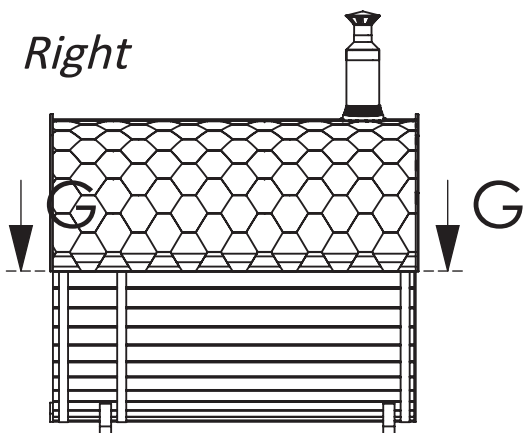

S2v

2,4 meters of length and
2m of diameter sauna with
verandah and firewood stove.

M1:35

Left

M1:50

Front

M1:35

Windows are optional,
glass dimensions 200x500

SECTION E-E
SCALE 1 : 35

Right

M1:50

S2v

2,4 meters of length and
2m of diameter sauna with
verandah and firewood stove.

Extra wooden floor

Extra wooden floor
for verandah

Thermowood
outside seats