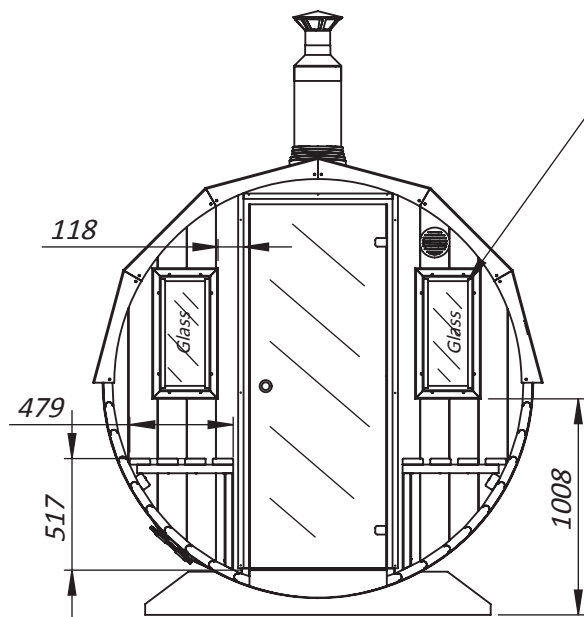

S2v

2,4 meters of length and
2m of diameter sauna with
verandah and firewood stove.

M1:35

Left

M1:50

Front

M1:35

Windows are optional,
glass dimensions 200x500

SECTION E-E
SCALE 1 : 35

Right

M1:50

S2v

2,4 meters of length and
2m of diameter sauna with
verandah and firewood stove.

Extra wooden floor

Extra wooden floor
for verandah

Thermowood
outside seats