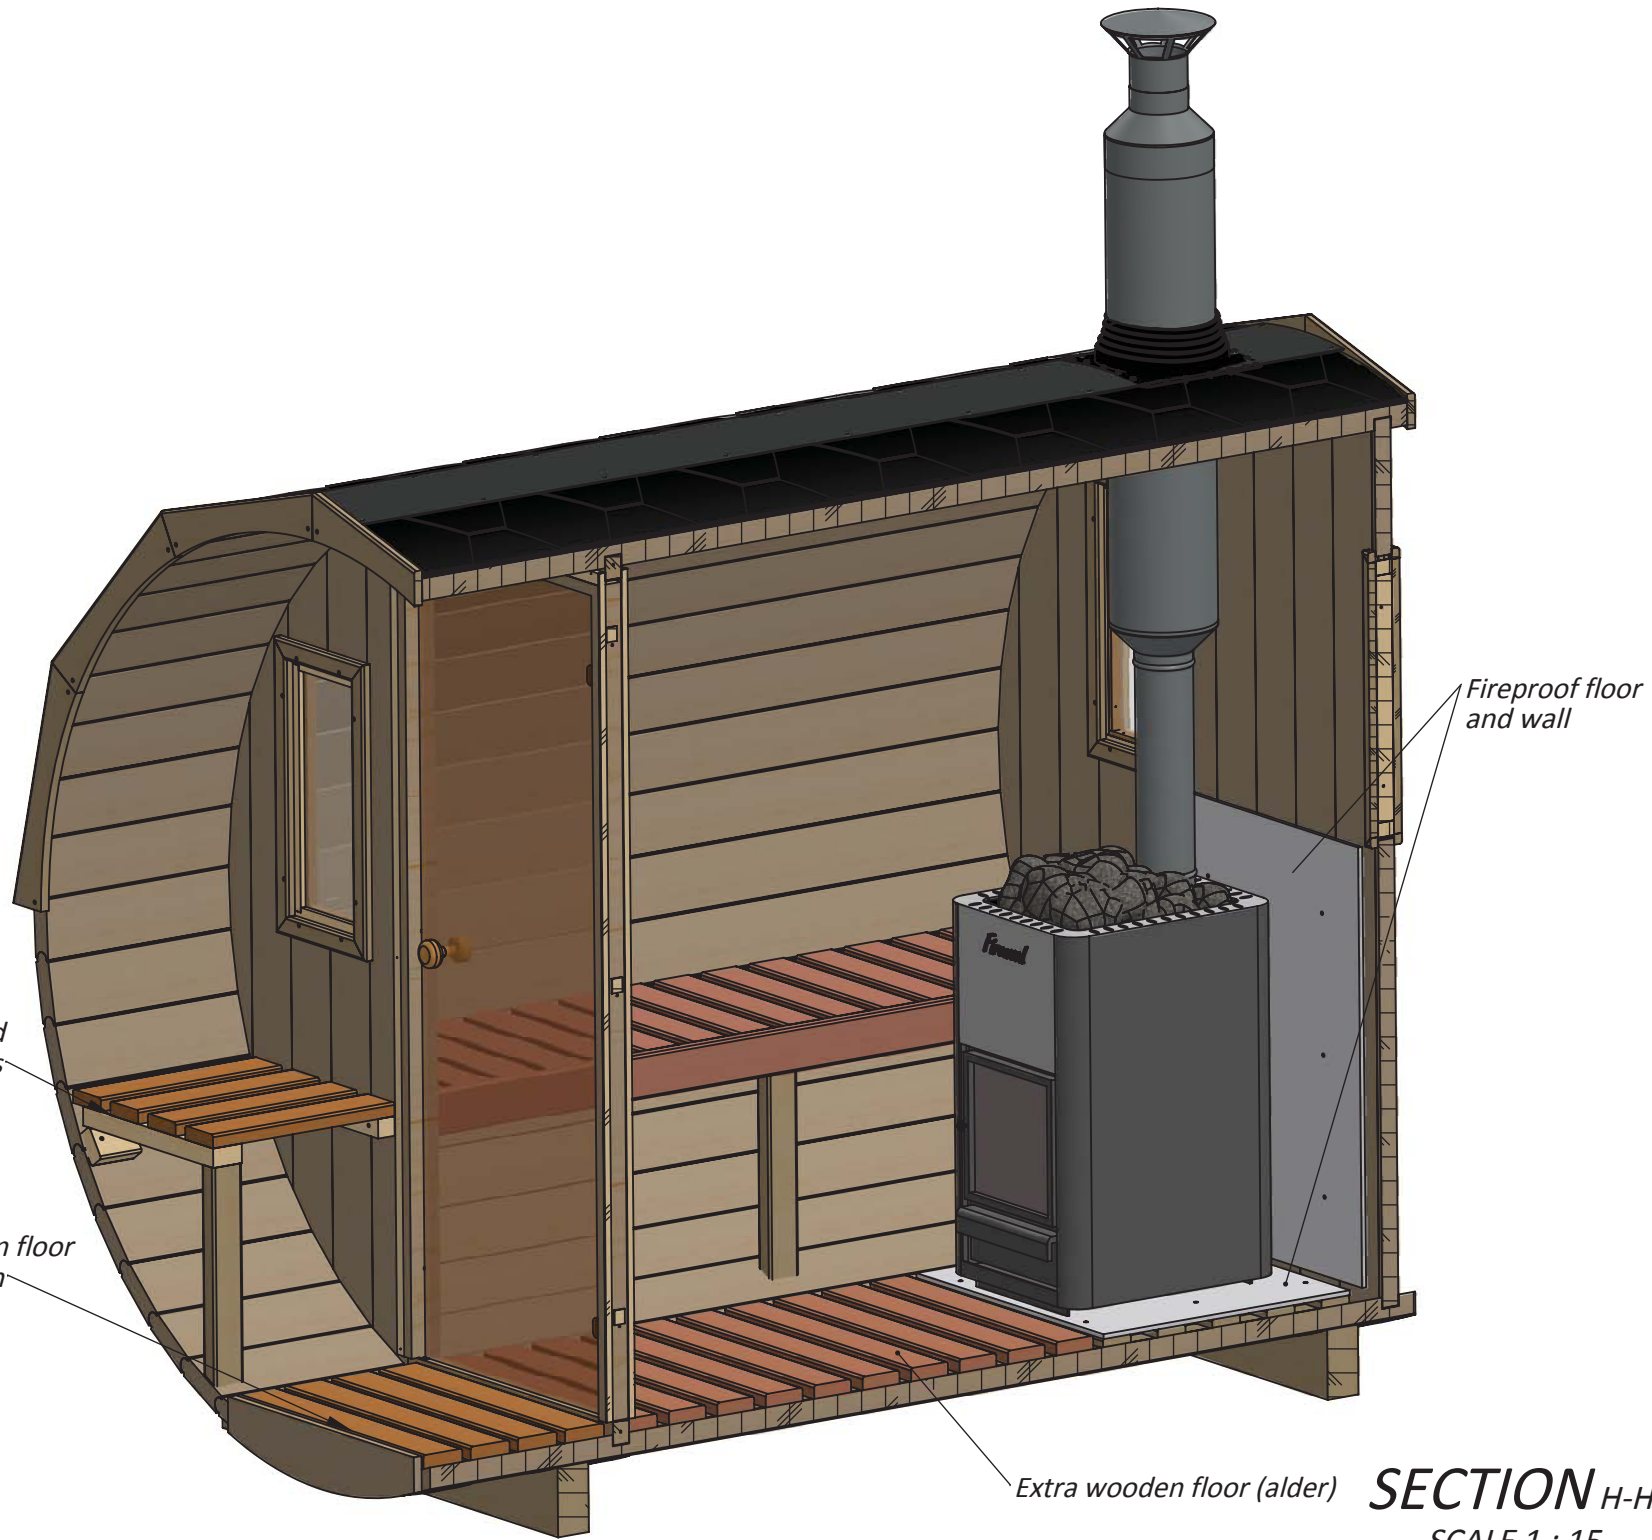

S2v

2,4 meters of length and
2m of diameter sauna with
verandah and firewood stove.

M1:35

Left

M1:50

Front

M1:35

Windows are optional,
glass dimensions 200x500

SECTION E-E
SCALE 1 : 35

Right

M1:50

S2v

2,4 meters of length and
2m of diameter sauna with
verandah and firewood stove.

Extra wooden floor

Extra wooden floor
for verandah

Thermowood
outside seats

Alder seat

Firewood stove

Fireproof floor

Alder seat

SECTION G-G
SCALE 1 : 35

Front
1:35

Thermowood
outside seats

Extra wooden floor
for verandah

Extra wooden floor (alder) **SECTION**_{H-H}
SCALE 1 : 15