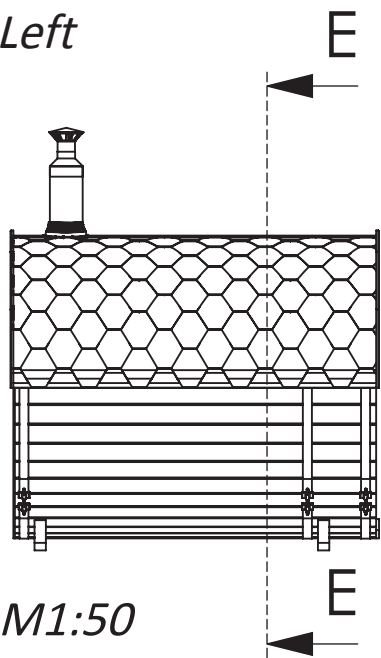

S2v

2,4 meters of length and
2m of diameter sauna with
verandah and firewood stove.

M1:35

Left

M1:50

Front

M1:35

Windows are optional,
glass dimensions 200x500

SECTION E-E
SCALE 1 : 35

Right

M1:50

S2v

2,4 meters of length and
2m of diameter sauna with
verandah and firewood stove.

Extra wooden floor

Extra wooden floor
for verandah

Thermowood
outside seats