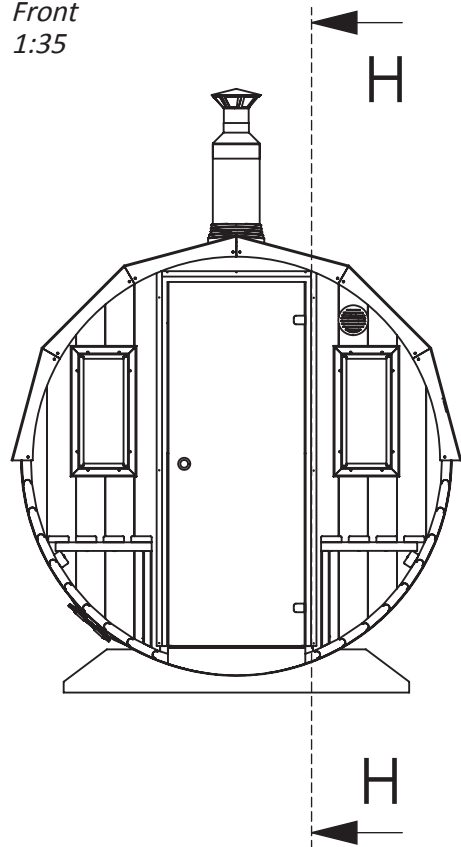

S2v

2,4 meters of length and
2m of diameter sauna with
verandah and firewood stove.

M1:35

Left

M1:50

Front

M1:35

Windows are optional,
glass dimensions 200x500

SECTION E-E
SCALE 1 : 35

Right

M1:50

S2v

2,4 meters of length and
2m of diameter sauna with
verandah and firewood stove.

Extra wooden floor

Extra wooden floor
for verandah

Thermowood
outside seats

Alder seat

Firewood stove

Fireproof floor

Alder seat

SECTION G-G
SCALE 1 : 35

Front
1:35

Thermowood
outside seats

Extra wooden floor
for verandah

Extra wooden floor (alder) **SECTION**_{H-H}
SCALE 1 : 15