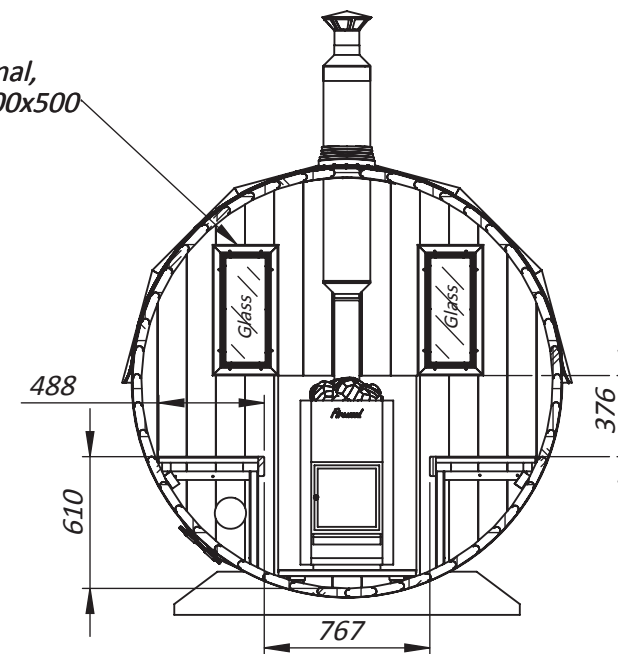

S2v

2,4 meters of length and
2m of diameter sauna with
verandah and firewood stove.

M1:35

Left

M1:50

Front

M1:35

Windows are optional,
glass dimensions 200x500

SECTION E-E
SCALE 1 : 35

Right

M1:50

S2v

2,4 meters of length and
2m of diameter sauna with
verandah and firewood stove.

Extra wooden floor

Extra wooden floor
for verandah

Thermowood
outside seats